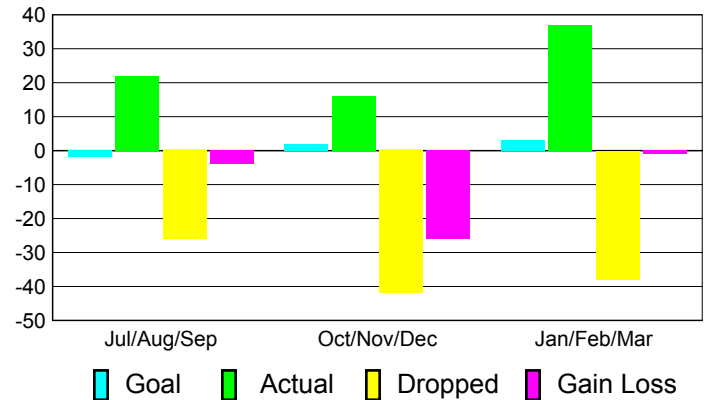

Membership Results 2010-2011

Goal, New, Dropped, Gain/Loss

Comparison of Membership Gain/Loss

Current Year Compared to the Previous Year